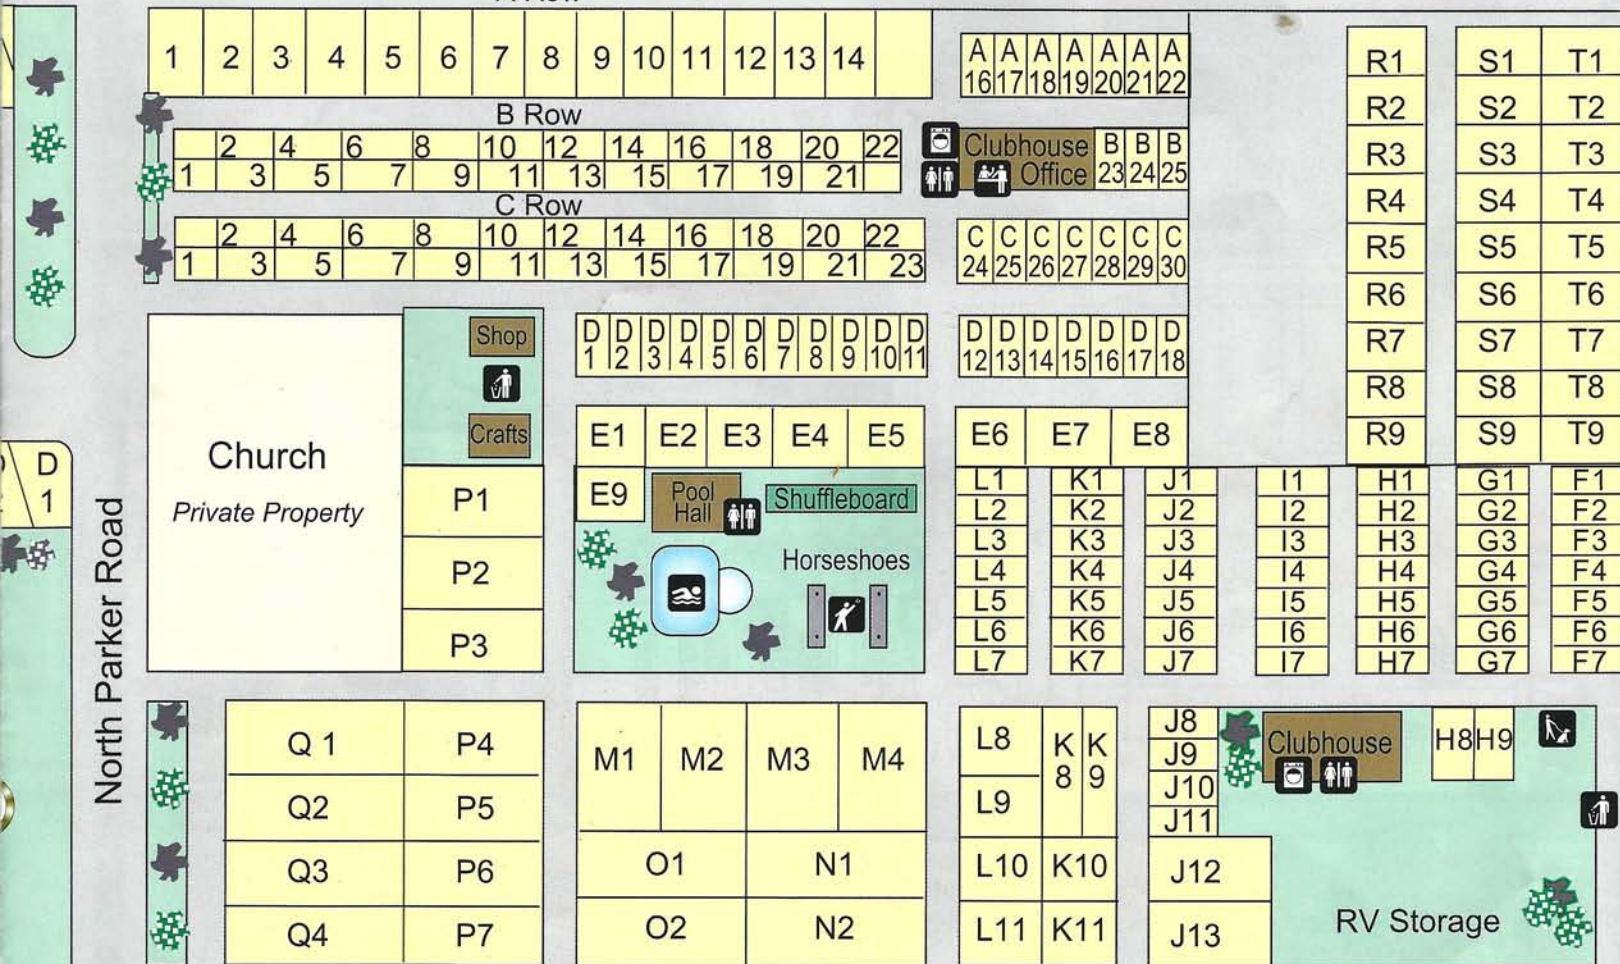

Expressway Service Road

RV & Mobile Homes in the Heart of the Rio Grande Valley.....

VIP-LaFeria RV Park provides an uncrowded atmosphere, fun and sun for folks 55+

FACILITIES

- Concrete Patios
- 265 RV lots
- Park Models Available
- Complete Hookups
- Paved Roads
- All City Services
- Showers & Restrooms
- 3 Laundry Facilities
- Phone & Cable TV Available
- Daily Newspapers Available
- Completely Fenced
- Electronic Gates
- High Speed Wireless Internet Available

ACTIVITIES

- 2 Heated Pools & Hot tubs
- Bingo
- Arts & Crafts
- Pool Tables
- Shuffleboard
- Horseshoe Pits
- Ice cream Socials
- Potluck Dinners
- Entertainment Specials

EAST PARK - 600 E. Expressway 83

Map is not to scale

YOUR SITE NUMBER IS