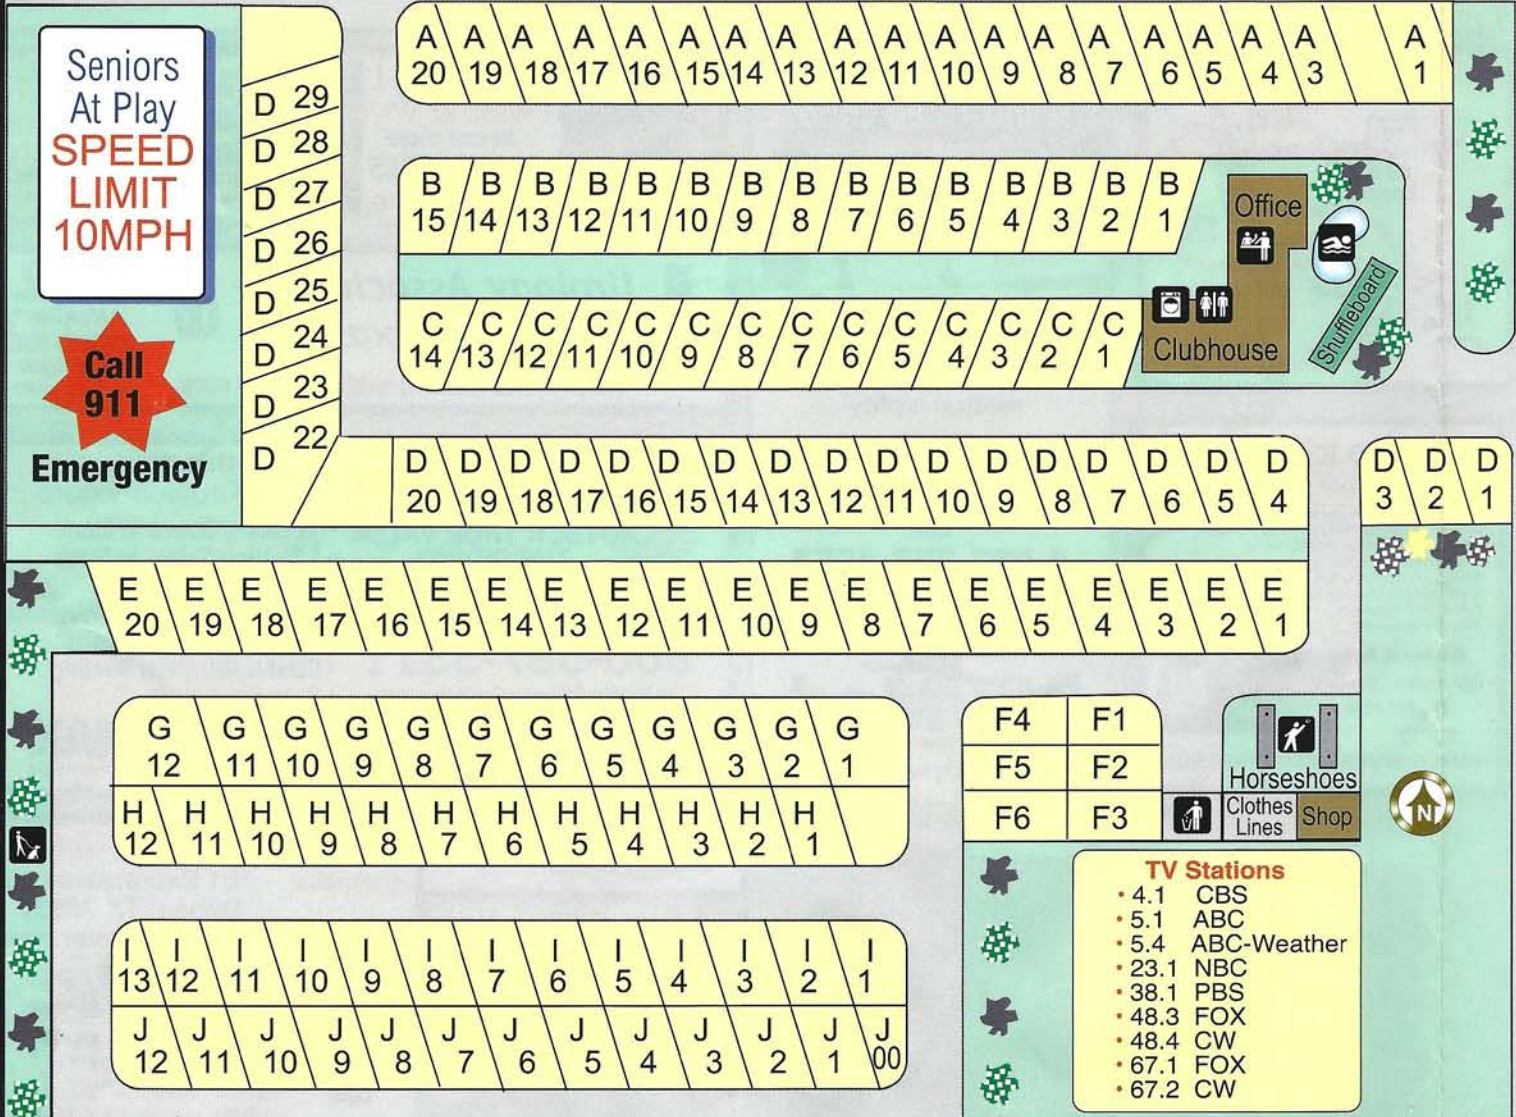

WEST PARK - 300 E. Expressway 83

Expressway Service Road